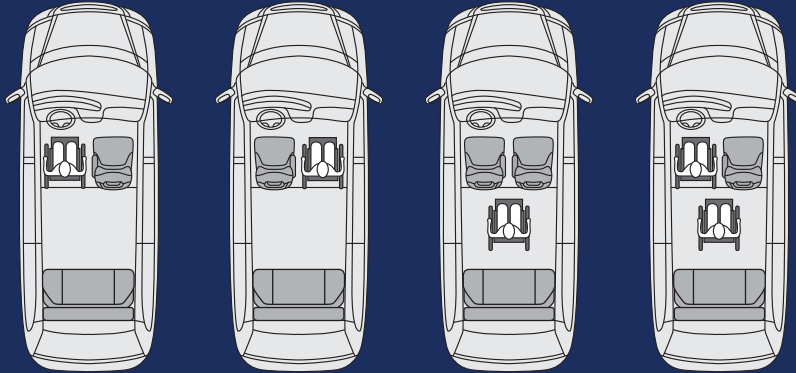

The #1 Power In-Floor Ramp

No ramp in the way. All passengers can enter/exit with ease. Push the button and the ramp opens and closes.

**PowerKneel
Suspension**

**Ramp Assist
Ramp Backup**

**Separate
FOBs**

**7 Yr Rust Protection
Infinite Miles**

360° Access360®
Interior Space

DURABLE Durable
Rubber Floor

LED LED
Lighting

Flexible Seating Options

6 Passenger
Capacity

- Multiple seating options for your convenience.
- **Both front seats** are **interchangeable** and/or **removable**.
- Drive-From-Wheelchair compatible.

A 55.25"
Ramp Door
Opening Height

B 30.5"
Ramp Door
Opening Width

C 30"
Usable
Ramp Width

D 8.65°
Ramp Angle
w/ PowerKneel®

E 58"
Interior
Headroom

| HONDA ODYSSEY NORTHSTAR | |
|----------------------------------------------------------|--------|
| F Interior Height at Center Position | 59" |
| G Ramp Length (angled ramp and transition plate) | 58.3" |
| H Floor Length Overall | 92" |
| I Floor Length Behind Front Seats (from B pillar) | 59" |
| J Floor Width at Mid-Row | 66" |
| Ground Clearance | 5.25" |
| Overall Vehicle Height | 75.1" |
| Ramp Capacity | 1000lb |