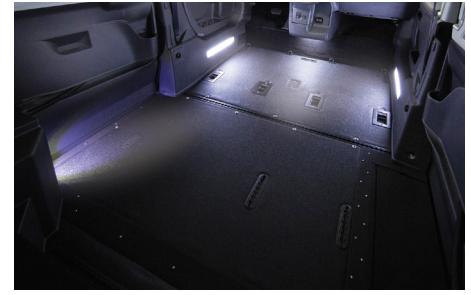

Northstar[®] Honda Odyssey

Side Entry Power, In-Floor Ramp

Caregiver | Drive From Wheelchair

Our Honda Odyssey Conversion takes everything you love about Hondas like dependability and practicality and combines it with advanced mobility features and ample maneuverable space. Stay cooler during summer months thanks to being the only side-entry wheelchair accessible Honda with both front and rear A/C.

The #1 Power In-Floor Ramp

No ramp in the way. All passengers can enter/exit with ease. Push the button and the ramp opens and closes.

**PowerKneel
Suspension**

**Ramp Assist
Ramp Backup**

**Separate
FOBs**

**7 Yr Rust Protection
Infinite Miles**

360° Access360®
Interior Space

DURABLE Durable
Rubber Floor

LED LED
Lighting

Flexible Seating Options

6 Passenger
Capacity

- Multiple seating options for your convenience.
- **Both front seats** are **interchangeable** and/or **removable**.
- Drive-From-Wheelchair compatible.