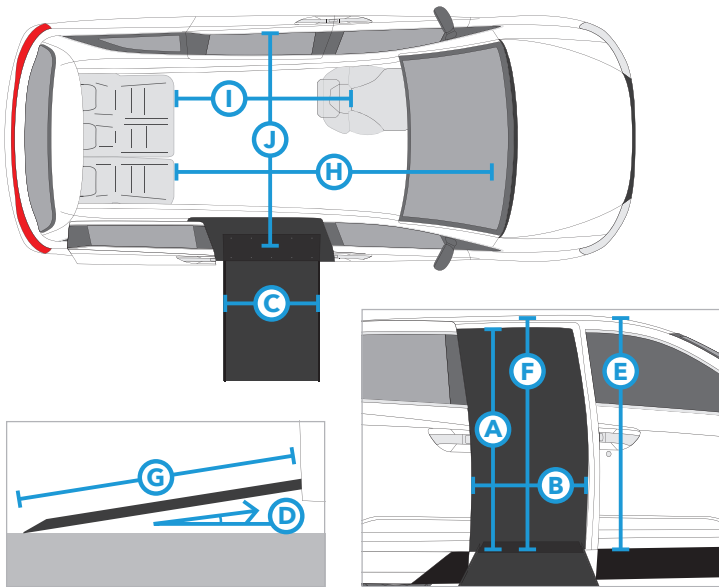

A 55.25"
Ramp Door
Opening Height

B 30.5"
Ramp Door
Opening Width

C 30"
Usable
Ramp Width

D 8.65°
Ramp Angle
w/ PowerKneel®

E 58"
Interior
Headroom

| HONDA ODYSSEY NORTHSTAR | |
|----------------------------------------------------------|--------|
| F Interior Height at Center Position | 59" |
| G Ramp Length (angled ramp and transition plate) | 58.3" |
| H Floor Length Overall | 92" |
| I Floor Length Behind Front Seats (from B pillar) | 59" |
| J Floor Width at Mid-Row | 66" |
| Ground Clearance | 5.25" |
| Overall Vehicle Height | 75.1" |
| Ramp Capacity | 1000lb |