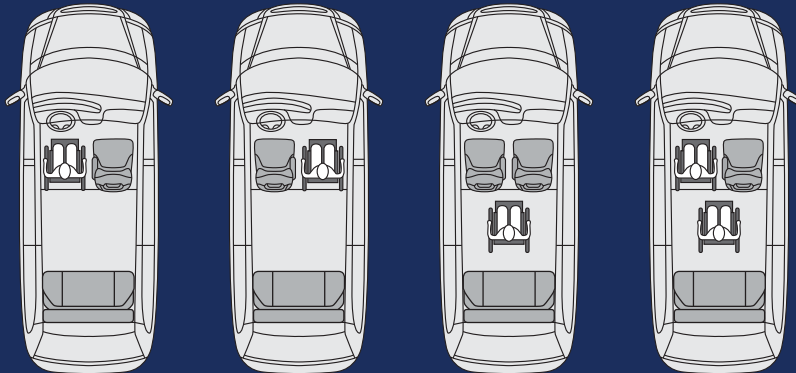

Swap, Drive or Relax on the Go

Interchangeable Seats

Effortlessly switch roles with your travel partner, taking turns at the wheel while leaving constraints in the v mirror.

The Industry's #1 Ramp Design

**7 Yr Rust Protection
Infinite Miles**

360° Access360® Interior Space to Enjoy

DURABLE Durable Rubber Floor

LED Lighting

Flexible Seating Options

6 Passenger Capacity

- Multiple seating options for your convenience.
- **Both front seats** are **interchangeable** and/or **removable**.
- Drive-From-Wheelchair compatible.

A 56"

Ramp Door Opening Height

B 29.3"

Ramp Door Opening Width

C 30"

Usable Ramp Width

D 9°

Ramp Angle w/ PowerKneel®