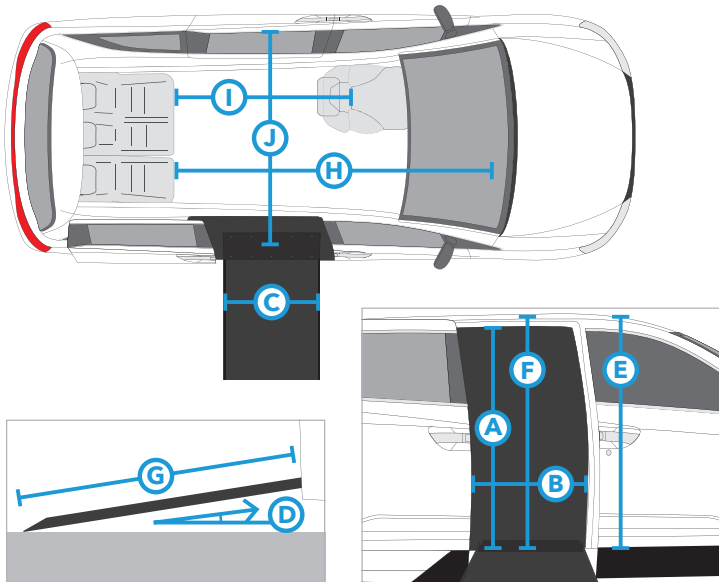

A 56"

Ramp Door Opening Height

B 29.3"

Ramp Door Opening Width

C 30"

Usable Ramp Width

D 9°

Ramp Angle w/ PowerKneel®

E 59"

Interior Headroom

CHRYSLER PACIFICA & VOYAGER NORTHSTAR

F Interior Height at Center Position	59"
G Ramp Length (angled ramp and transition plate)	59"
H Floor Length Overall	91.5"
I Floor Length Behind Front Seats (from B pillar)	65.8"
J Floor Width at Mid-Row	64"
Ground Clearance (Exhaust)	4.6"
Overall Vehicle Height (No Antennae)	74.6"
Ramp Capacity	1000 lb