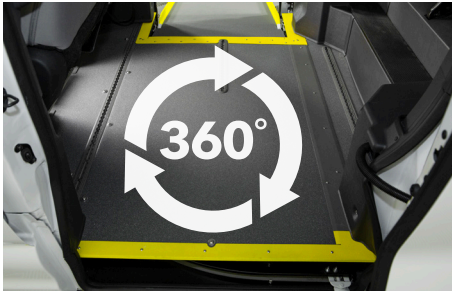

**Access360®
Interior Space**