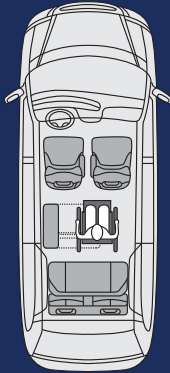

In-Floor Manual Ramp

Patented Wheel Well Covers

7 Yr Rust Protection Infinite Miles

**Access360®
Interior Space**

**Durable
Rubber Floor**

**LED
Lighting**

Flexible Seating Options

**5
Passenger
Capacity**

- Multiple seating options for your convenience.
- Front passenger seat is removable.
- Optional mid-row seating is available

A 56.1"
Ramp Door
Opening Height

B 29.3"
Ramp Door
Opening Width

C 30"
Ramp
Width

D 11°
Ramp
Angle

E 58.75"
Interior
Headroom

TOYOTA SIENNA HYBRID COMMERCIAL ADA	
F Interior Height at Center Position	58.5"
G Ramp Length (angled ramp and transition plate)	58.5"
H Floor Length Overall	86"
I Floor Length Behind Front Seats (from B pillar)	56"
J Floor Width at Mid-Row	59.75"
Ground Clearance	5.6"
Overall Vehicle Height	77.75"
Overall Vehicle Length	203.5"
Ramp Capacity	ADA Compliant