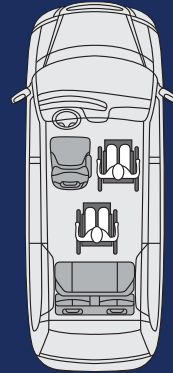

In-Floor Manual Ramp

Patented Wheel Well Covers

7 Yr Rust Protection Infinite Miles

**Access360®
Interior Space**

**Durable
Rubber Floor**

**LED
Lighting**

Flexible Seating Options

**5
Passenger
Capacity**

- Multiple seating options for your convenience.
- Front passenger seat is removable.
- Optional mid-row seating is available

A 56.1"
Ramp Door
Opening Height

B 29.3"
Ramp Door
Opening Width

C 30"
Ramp
Width