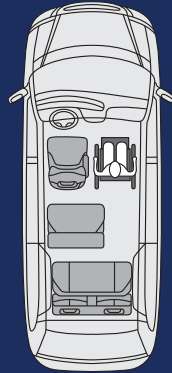

In-Floor Manual Ramp

Patented Wheel Well Covers

7 Yr Rust Protection Infinite Miles

**Access360®
Interior Space**

**Durable
Rubber Floor**

**LED
Lighting**

Flexible Seating Options

**5
Passenger
Capacity**

- Multiple seating options for your convenience.
- Front passenger seat is removable.
- Optional mid-row seating is available

A 56.1"
Ramp Door
Opening Height

B 29.3"
Ramp Door
Opening Width

C 30"
Ramp
Width