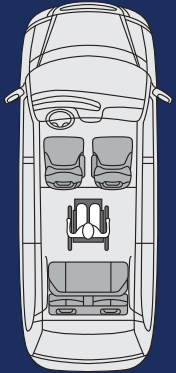

In-Floor Manual Ramp

Patented Wheel Well Covers

7 Yr Rust Protection Infinite Miles

**Access360®
Interior Space**

**Durable
Rubber Floor**

**LED
Lighting**

Flexible Seating Options

**5
Passenger
Capacity**

- Multiple seating options for your convenience.
- Front passenger seat is removable.
- Optional mid-row seating is available

A 56.1"
Ramp Door
Opening Height

B 29.3"
Ramp Door
Opening Width

C 30"
Ramp
Width

D 11°
Ramp
Angle

E 58.75"
Interior
Headroom

TOYOTA SIENNA HYBRID COMMERCIAL ADA	
F Interior Height at Center Position	58.5"
G Ramp Length (angled ramp and transition plate)	58.5"
H Floor Length Overall	86"
I Floor Length Behind Front Seats (from B pillar)	56"
J Floor Width at Mid-Row	59.75"
Ground Clearance	5.6"
Overall Vehicle Height	77.75"
Overall Vehicle Length	203.5"
Ramp Capacity	ADA Compliant