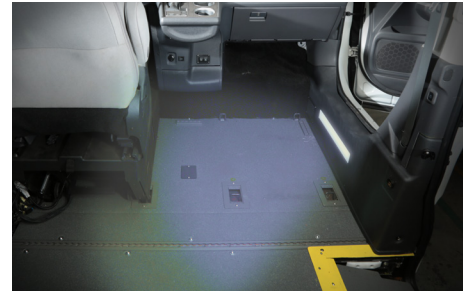

Commercial ADA Toyota Sienna Hybrid

Side Entry
Manual, In-Floor Ramp
Caregiver | Commercial

Maximize fleet uptime and fuel efficiency with our Toyota Sienna Hybrid van, converted for wheelchair-accessible commercial use. Features include a manual in-floor ADA compliant ramp, yellow safety paint, along with a Back-up Beeper, rear view camera and all of Toyota's standard safety features.

In-Floor Manual Ramp

Patented Wheel Well Covers

7 Yr Rust Protection Infinite Miles

**Access360®
Interior Space**

**Durable
Rubber Floor**

**LED
Lighting**

Flexible Seating Options

**5
Passenger
Capacity**

- Multiple seating options for your convenience.
- Front passenger seat is removable.
- Optional mid-row seating is available

A 56.1"
Ramp Door
Opening Height

B 29.3"
Ramp Door
Opening Width

C 30"
Ramp
Width