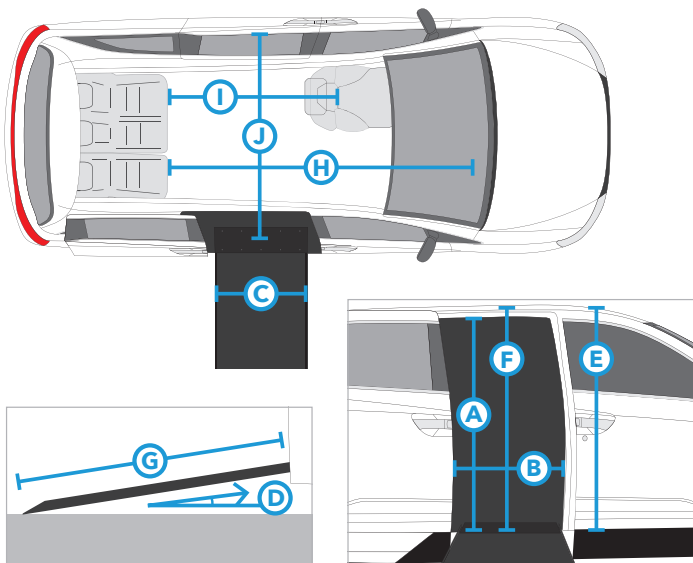

- Multiple seating options for your convenience.
- Front passenger seat is removable.
- Optional mid-row seating is available

A 56.1"
Ramp Door
Opening Height

B 29.3"
Ramp Door
Opening Width

C 30"
Ramp
Width

D 11°
Ramp
Angle

E 58.75"
Interior
Headroom

TOYOTA SIENNA HYBRID COMMERCIAL ADA	
F Interior Height at Center Position	58.5"
G Ramp Length (angled ramp and transition plate)	58.5"
H Floor Length Overall	86"
I Floor Length Behind Front Seats (from B pillar)	56"
J Floor Width at Mid-Row	59.75"
Ground Clearance	5.6"
Overall Vehicle Height	77.75"
Overall Vehicle Length	203.5"
Ramp Capacity	ADA Compliant